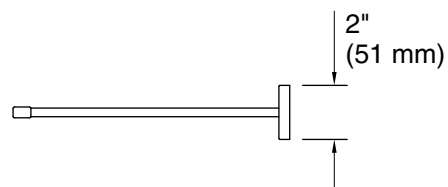

Technical Information

All product dimensions are nominal.

Material: Zinc, Stainless Steel

Notes

Install this product according to the installation instructions.

CAUTION: Risk of personal injury. Do not install these products in any area where they are likely to be used inadvertently as a grab bar or support bar. These products are not designed or intended for use as a grab bar or support bar.