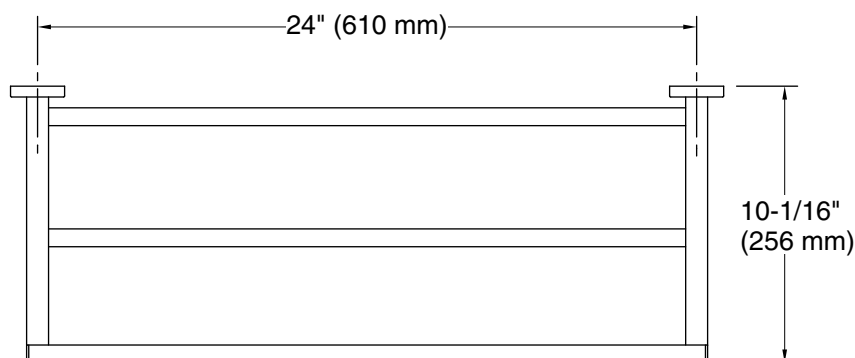

Technical Information

All product dimensions are nominal.

Material: Zinc, Stainless Steel

Notes

Install this product according to the installation instructions.

CAUTION: Risk of personal injury. Do not install these products in any area where they are likely to be used inadvertently as a grab bar or support bar. These products are not designed or intended for use as a grab bar or support bar.